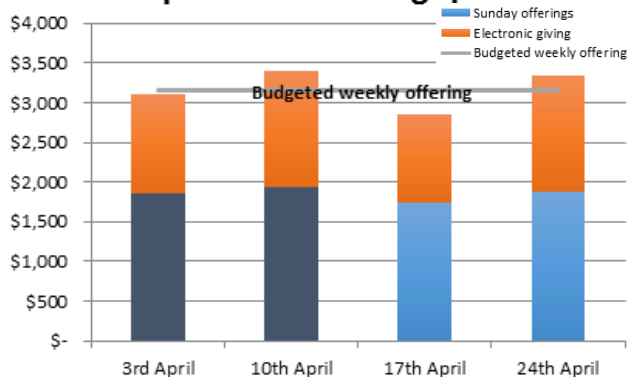

PASTORAL MINISTRY

Benji Callen, Ministry Team Leader

Daniel Thornton ~ 3dNet will be hosting Daniel Thornton's visit to SA. Unity Hill is one of his itinerary stops. Please check out the insert enclosed for more info. It will be a great weekend of worship and teaching and we'd love as many people supporting this.

ADULT MINISTRY

Bereans ~ A study group based on Acts 17 where the Bereans compared Paul's teachings with Scripture. We will independently read **Why Suffering?** by Ravi Zacharias over several weeks and then have "Dinner and Discussion at Dunn's" to compare this book with Scripture. Please contact Pastor Robert to RSVP.

Early Risers ~ All men are invited to join us at Cruiser's Café on Thursdays at 6:45am. Contact Pastor Robert for more info.

Motorcycle Riders ~ If you are interested in joining a riding group, please note your interest on the Care Card in the newsletter and put in the offering bag or contact Pastor Robert.

FINANCE MINISTRY

Jasmine Schutz, Treasurer

April 2016 offerings per week

KIDS AND FAMILY MINISTRY

Nicole Callen, Ministry Team Leader

Children's Ministry Meeting - for all teachers, helpers and crèche workers. Next Sunday 5th June, 12:45pm @ the church

SAVE THE DATE

Kids Camp Out (KCO) @ Thuruna.
For kids aged between 7 & 12 years old.
9th - 11th September 2016

YOUTH MINISTRY

Benji Callen, Ministry Team Leader

LIVE LIFE LOUD ~ Friday 3rd June @ Unity Hill. Beginning at 6:30pm with a BBQ tea - gold coin donation.

We would love to see as much support from the congregation as possible for this event. Please see Benji or Liz if you'd like to help out with catering. Use all your contacts to spread the word.

PRAYER MINISTRY

Prayer Group ~ Join us every Tuesday morning from 8:30am in the chapel.

Prayer concerns

- That our Good News Sundays will bring people to make a commitment to Christ.
- Leprosy Mission as they continue to work in areas still affected by leprosy—Papua New Guinea, where 25% of new cases are children, Timor Leste, India, Nepa and Nigeria

ADMINISTRATION

Liz Tyler, Director of Administration

Directories ~ Now available. If you would like one please see Liz. Note: the directories are for private use only and contact details should not be given to others without the permission of the person.

MEN'S SHED

Bill Broughton, Ministry Team Leader

On Thursday 2nd June @ 10am, there will be an official opening of the new ramp at the Men's Shed. All welcome.

WORLD MISSION FELLOWSHIP

Gilbert Williams, Ministry Team Leader

Climb for Life ~ Jenny Corston is embarking on another mountain trek in July 2016. Mont Blanc is the objective. If you would like to sponsor her climb, funds raised will go to the Orphan & Vulnerable Children projects in Mwandia. More details are on the Welcome Desk.

Street Stall Fundraiser ~to help raise money for Jenny's Climb For Life, a street stall will be held on Friday 10th June outside the Nautilus Theatre, 8:30am - 11:30am. Any donations of produce would be most welcome, please contact Jenny on 0427 821 168.