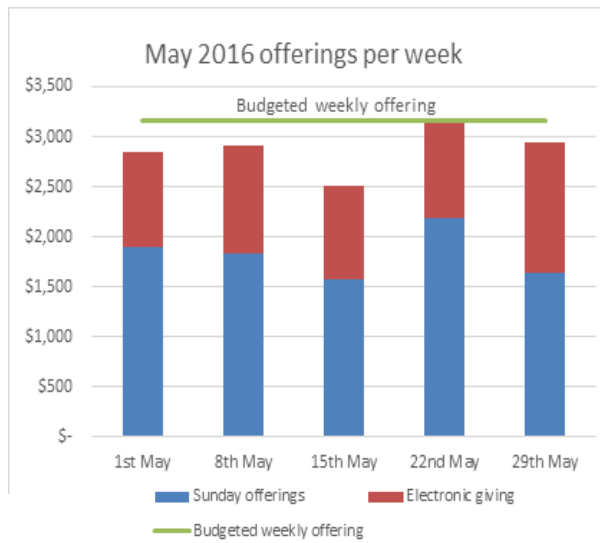

CHURCH CALENDAR – 5th June—12th June

Today	Worship	9am & 10:45am
Monday	Prayer & Praise in the chapel	7pm
Tuesday	Prayer mtg Men's Shed Minister's Association Mtg	8:30am 9am 12noon
Wednesday	Linc 'n Learn	10am
Thursday	Early Risers Breakfast Men's Shed Rehearsal for Worship 9am & 10:45	6:45am 9am 5pm & 6pm
Friday	Christian Cancer Support Group	12:30pm
Saturday	Motorbike Ride to Lincoln National Park	9:30am
Sunday	Worship	9am & 10:45am

Next Week's Church Services – 12th June

	9am	10:45am
Worship Leader	Robin Dixon-Thompson	Anele Carey
Music Team	Marj Young Colin Webb	Liz Tyler Connie Dunn Kathy Bisset
IT	Liz & Mary Tyler	Mitchell Doughty Katie Freak
Hosts	Elspeth Gill Ken Neil	Ken & Kay McDonald
Bible Reader	Diane Borlase	Kathy Bisset
Morning Tea	Phyllis & Robert Myers	Team (A)
Offering Counters	Anele Carey & Liz Tyler	
Kingdom Kids, Wi-Fi & Crèche	Cherie Duncan, Julie Wallace, Nicole Callen, Heather Brine & Jasmine Schutz	
Cleaning	Clean Team & Diane Borlase	

You are invited to attend Lindley Webb's 80th birthday celebration today 2pm-4 pm @ Unity Hill. No presents please, but a plate of afternoon tea would be most appreciated.

UNITY HILL ATTENDANCE 29th MAY		
9am	10:45am	TOTAL
61	74	135

Senior Pastor: Benji Callen
E: callen.benji@gmail.com | M: 0427 792 869
Associate Pastor: Robert Dunn (part time)
E: pastor.robertdunn@gmail.com | M: 0400 522 618
Director of Admin: Liz Tyler | M: 041 2171 226
63 New West Road (PO Box 191) Port Lincoln SA 5606
T: (08) 8682 4395 | E: pluca4@bigpond.com
W: unityhill.com.au | Office Hours: 9am until 2pm

If you would like to subscribe to Benji's weekly email, please write your details on the care card enclosed in the newsletter and put it in the offering bag.

unity hill uniting church

Sunday 5th June 2016

Welcome to Unity Hill—a great place to connect with God and connect with others.